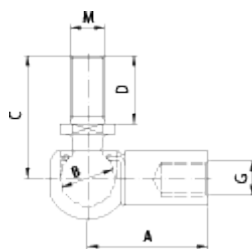

# Data Sheet

Article number: 04HWG12

Description: Stabilus Industry Line Kuglevinkel Steel  
Type WG12 M2/Ø4

## Measures

---

A = 12.5

B = 4

C = 12.5

G = M2

MxD = M2x7.5